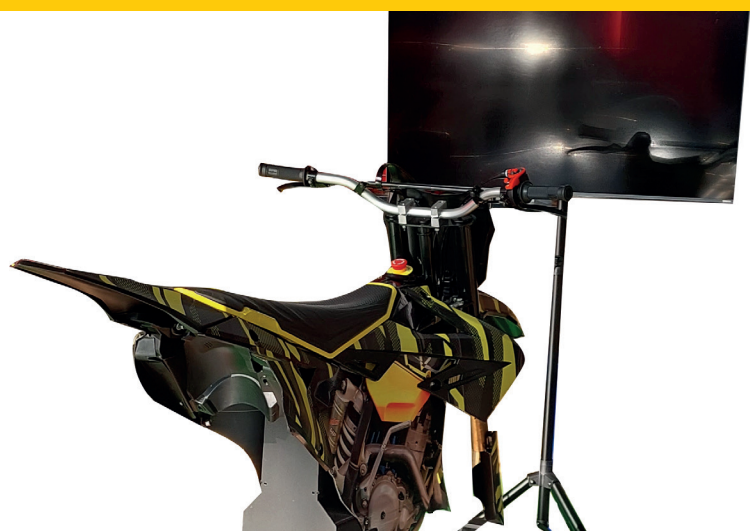

MotoCross

Compatible with any motorcycle game for PC.

Movements

Wheeling
Lean left/right 30°
Stoppie
Drifting

Includes

Motorcycle,
TV 50" 4K and TV Stand.
PC GAMES with game pre-installed and set

Simulator features

Real riding feeling - Multiplayer
Riding controls available:
Throttle
Front/rear brake
Shifter
Real Motocross tracks

Technical features

Power: 0.8 kw 110v/220v
Size: 120x80x100cm
Weight: 200 kg